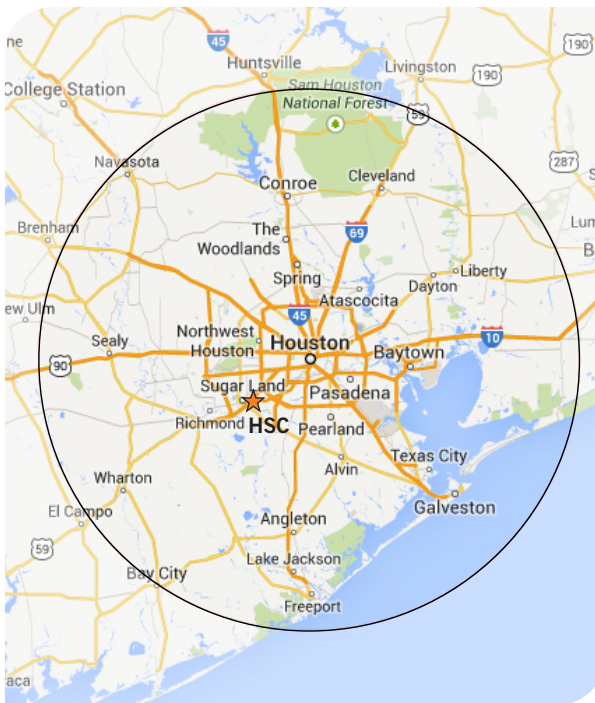

Houston Service Center

Our Houston Service Center (HSC) located in Stafford, Texas, offers sample pickup, as well as sample kits and supplies, for clients in the Houston area.

A courier, trained in sample handling and chain-of-custody procedures, will pick up your samples for overnight delivery to our laboratory in Lancaster, Pennsylvania. We can pick up your pre-packed, chilled sample containers, or we will pack your samples on ice in coolers for shipping.

Our regular courier service is available anywhere within the area shown on the map below between 9 a.m. and 3 p.m. Special pickups can be arranged outside our standard pickup area or regular pickup hours and will be billed based on time and mileage.

Our Service Center is also stocked with sample containers, labels, chain-of-custody forms and custom sample kits for your sampling needs. Your project manager will process your sample container order and have it ready for delivery to your office or project site or for pick up at our Houston location.

Contact Ana Spencer at 281-967-8096 to schedule a pickup for your next project.

★ **Houston Service Center (HSC):**
Eurofins Lancaster Laboratories
12705 South Kirkwood Road, Suite 130
Stafford, TX 77477
Email: AnaSpencer@EurofinsUS.com
Mobile: 281-967-8096

www.LancasterLabsEnv.com

Standard Services:

Volatiles
Semivolatiles
Metals
Pesticides/PCBs/Herbicides
Petroleum-Related Analysis
Waste Characterization
Water Quality

Drinking Water
Vapor & Air Analysis
Sediment & Tissue Testing
Method Development
Shale Oil & Gas Analysis

Specialty Services:

Dioxins/Furans
PCB Congeners
Hydrazines/NDMA
Explosives
Perchlorate
Alkyl PAHs, Alkanes, Biomarkers
PFC (PFOA)

Organic Acids
Aldehydes
1,4-Dioxane (low level)
Low-Level Mercury
PMI
Method 25D

Eurofins Lancaster Laboratories Environmental, LLC
2425 New Holland Pike
Lancaster, PA 17601
717-656-2300

24/7 Emergency Response
717-556-7300