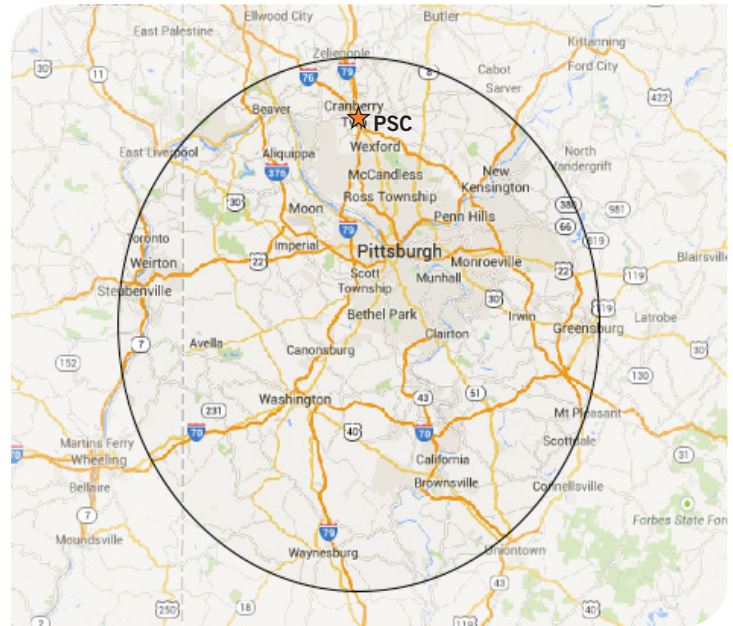

Pittsburgh Service Center

Our Pittsburgh Service Center (PSC) located in Cranberry Township, Pennsylvania, offers sample pickup, as well as sample kits and supplies, for clients in the Western Pennsylvania, Northeastern West Virginia and Eastern Ohio areas.

A courier, trained in sample handling and chain-of-custody procedures, will pick up your samples for overnight delivery to our laboratory in Lancaster, Pennsylvania. We can pick up your pre-packed, chilled sample containers, or we will pack your samples on ice in coolers for shipping.

Our regular courier service is available anywhere within the area shown on the map below between 9 a.m. and 4 p.m. Special pickups can be arranged outside our standard pickup area or regular pickup hours and will be billed based on time and mileage.

Our Service Center is also stocked with sample containers, labels, chain-of-custody forms and custom sample kits for your sampling needs. Your project manager will process your sample container order and have it ready for delivery to your office or project site or for pick up at our Pittsburgh location.

Contact Stephen Gordon at 724-720-9386 to schedule a pickup for your next project.

★ Pittsburgh Service Center (PSC):

Eurofins Lancaster Laboratories Environmental, LLC

2009 Mackenzie Way, Suite 100
Cranberry Township, PA 16066

Email: StephenGordon@EurofinsUS.com

Phone: 724-720-9386

Mobile: 412-525-0071

www.EurofinsUS.com/LancLabsEnv

Standard Services:

Volatiles	Drinking Water
Semivolatiles	Vapor & Air Analysis
Metals	Sediment & Tissue Testing
Pesticides/PCBs/Herbicides	Method Development
Petroleum-Related Analysis	Shale Oil & Gas Analysis
Waste Characterization	
Water Quality	

Specialty Services:

Dioxins/Furans	Organic Acids
PCB Congeners	Aldehydes
Hydrazines/NDMA	1,4-Dioxane (low level)
Explosives	Low-Level Mercury
Perchlorate	PMI
Alkyl PAHs, Alkanes, Biomarkers	Method 25D
PFC (PFOA)	

Eurofins Lancaster

Laboratories Environmental, LLC
2425 New Holland Pike
Lancaster, PA 17601
717-656-2300

24/7 Emergency Response
717-556-7300